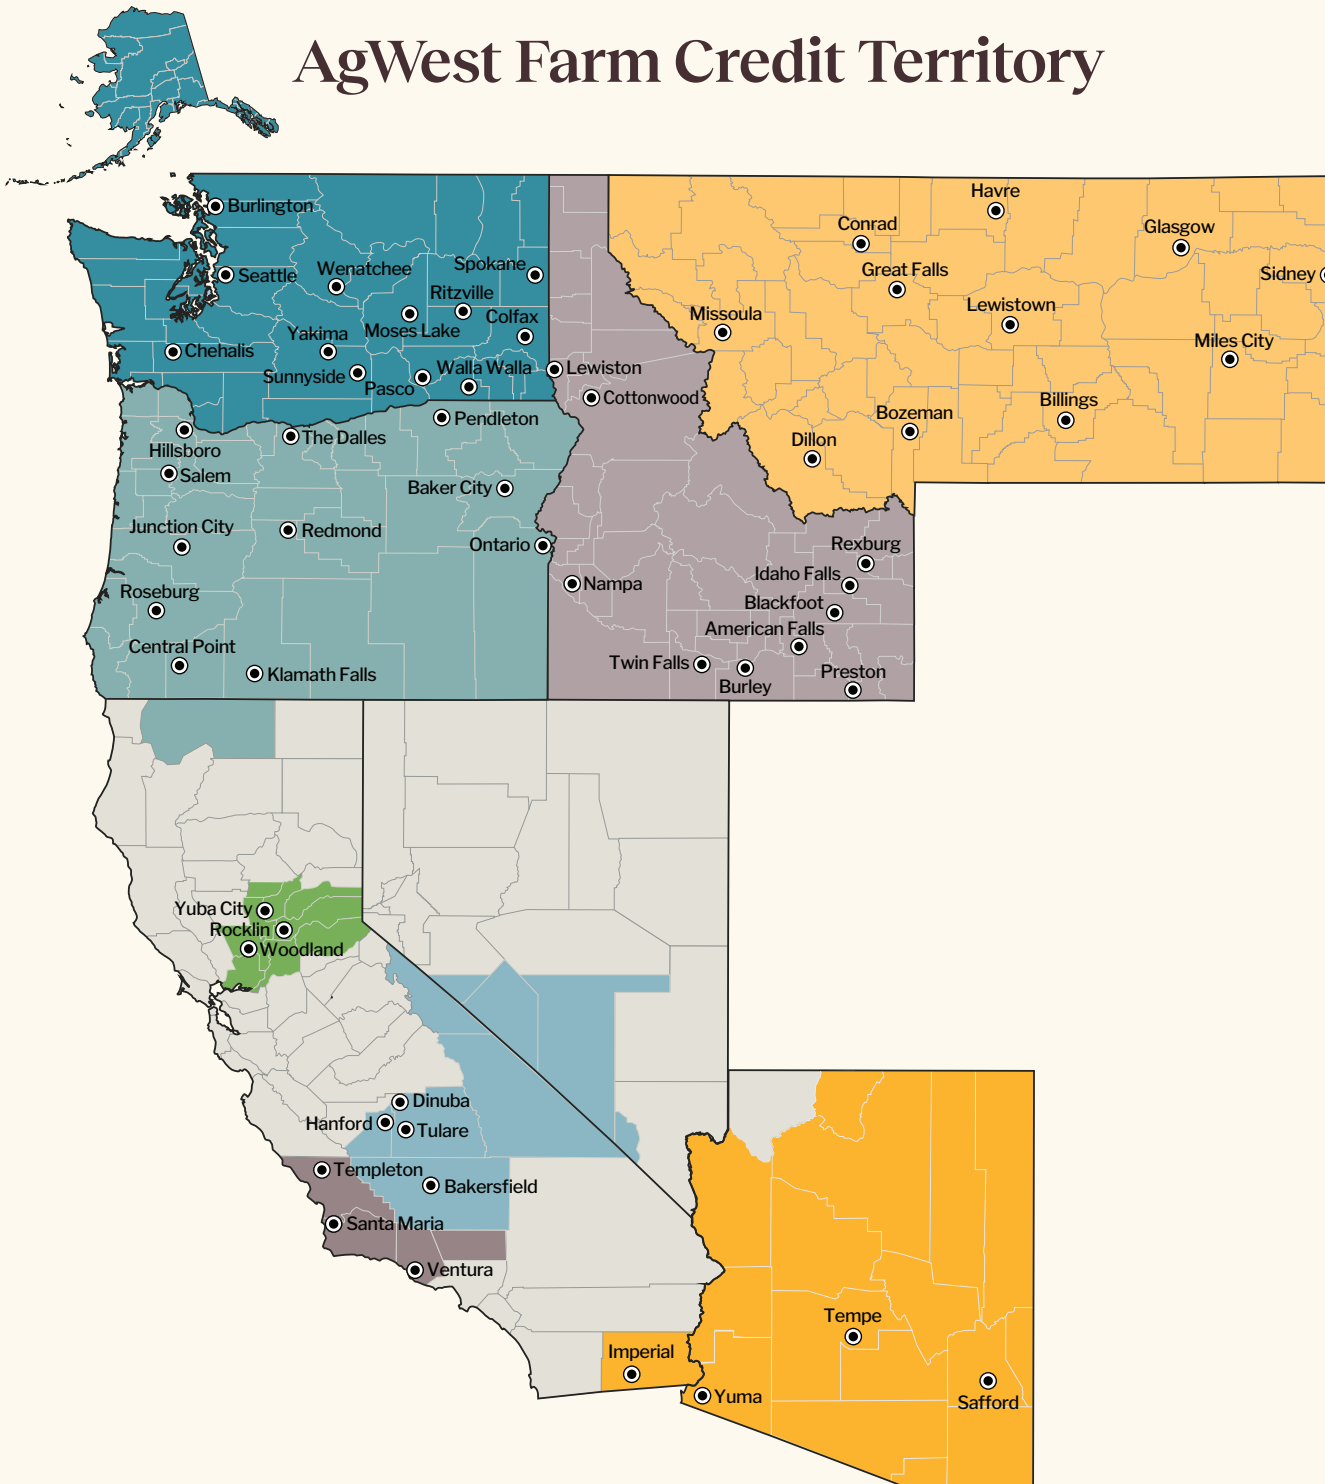

AgWest Farm Credit Territory

Branch locations

Arizona

Safford
Tempe
Yuma

California

Dinuba
Hanford
Imperial Valley
Kern
Rocklin
Santa Maria
Templeton
Tulare
Ventura
Woodland
Yuba City

Idaho

American Falls
Blackfoot
Burley
Cottonwood
Idaho Falls
Lewiston
Nampa
Preston
Rexburg
Twin Falls

Montana

Billings
Bozeman
Conrad
Dillon

Montana - cont.

Glasgow
Great Falls
Havre
Lewistown
Miles City
Missoula
Sidney

Oregon

Baker City
Central Point
Hillsboro
Junction City
Klamath Falls
Ontario
Pendleton
Redmond
Roseburg
Salem
The Dalles

Washington

Burlington
Chehalis
Colfax
Moses Lake
Pasco
Ritzville
Seattle
Spokane
Sunnyside
Walla Walla
Wenatchee
Yakima